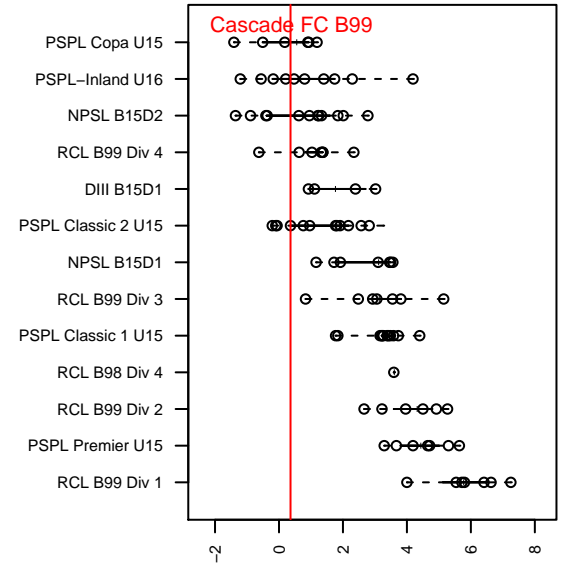

**attack and defense rating
relative to others at age
and all opponents in last 13 months**