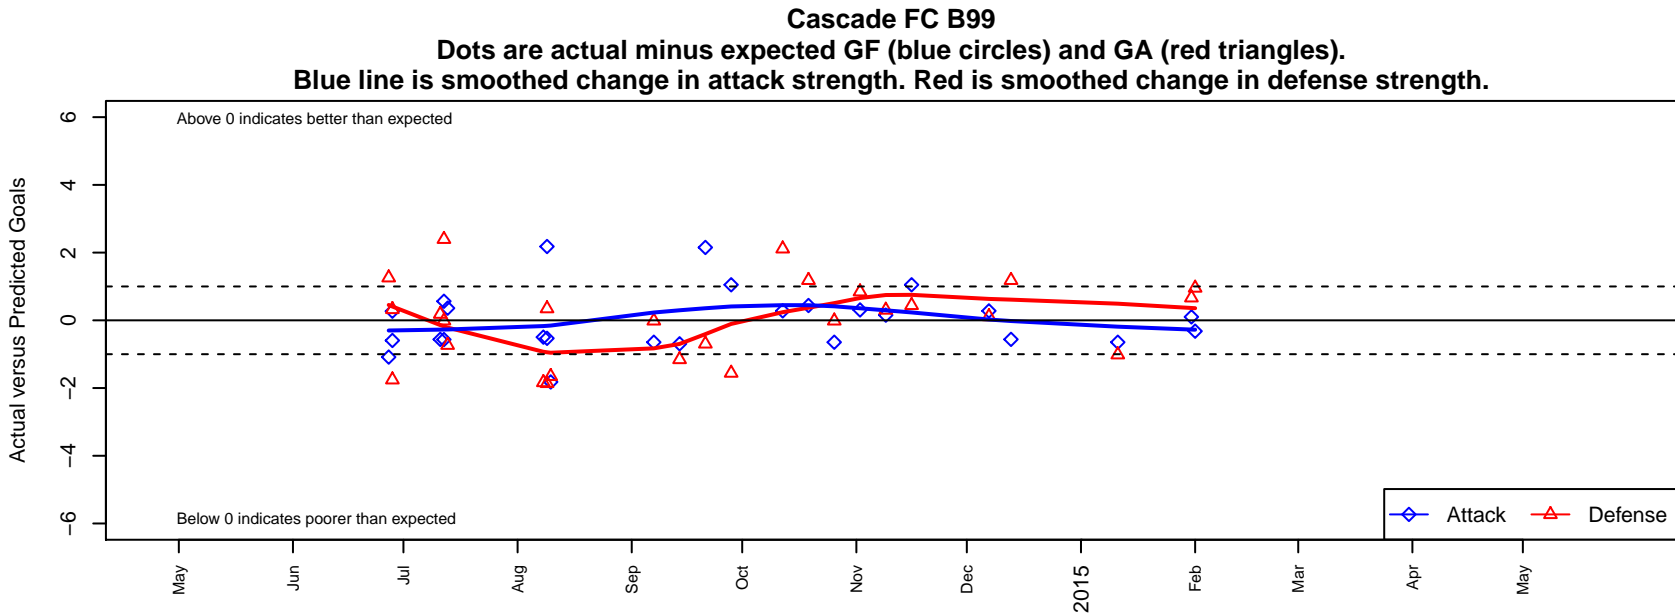

**attack and defense variance (black dot)
relative to other teams
and top 10 in region**

**attack and defense rating
relative to others at age
and all opponents in last 13 months**

Cascade FC B99

Cascade FC
North Bend, WA
B99 total strength=1144
attack=3.5 defense=3.09
fall league = PSPL Classic 2 U15

alt names used:
CASCADE FC B99 (WA)
Cascade FC B99
Cascade FC B99
CASCADE FC B99 (WA)

Venues played:
2014 RVS Classic BU15
2014 Kent Cornucopia Cup U15 Gold U15
2014 Mt Hood Challenge U15
2014 PSPL Classic 2 U15
2014 WA Cup U15 Silver U15